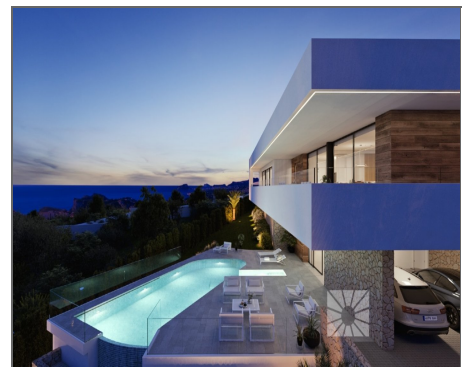

Villa for sale in Benitachell

Ref: 708504

**Bedrooms: 3**

**Bathrooms: 4**

**Build: 183m<sup>2</sup>**

**Plot: 963m<sup>2</sup>**

LUXURY MODERN VILLA FOR SALE AT CUMBRE DEL SOL On Residential Resort Cumbre del Sol is where we find this wonderful villa, more exactly at Jazmines part of the urbanization, an exclusive area that stands out due to its sea views, its high standard infrastructure, and because it is made up of large luxurious villas. This villa is built on two floors, the main entrance is on the top floor, with two clearly defined wings. On the right hand side, we have the rest area, where the 3 bedrooms are located. One of the bedrooms has a large