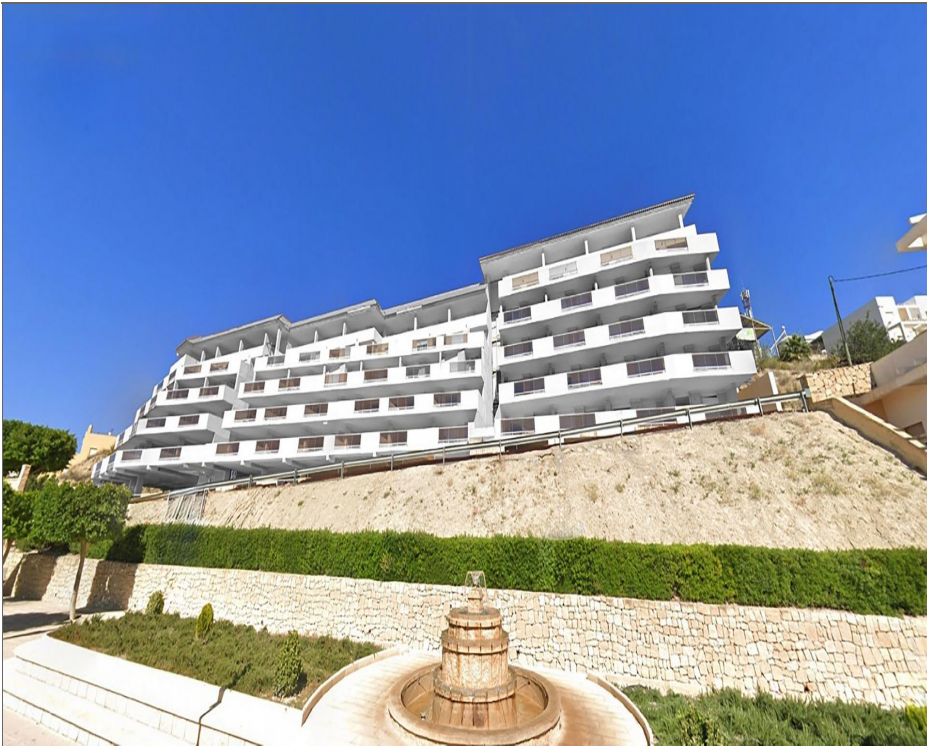

Apartment for sale in Relleu

Ref: 708458

Bedrooms: 3

Bathrooms: 2

Build: 142m²

Plot: 0m²

NEW BUILD RESIDENTIAL IN RELLEU New Build residential in Relleu is the ideal place for those who want to have a quality home in a very beautiful place and with all services next door. The building has 7 floors with 2 stairs and its 2 elevators. In the basement there are 69 parking spaces and 42 storage rooms. On the ground floor is the heated indoor pool, a large room for the use of all owners and two commercial premises, on the roof is the outdoor pool with its terraces. Enjoy cooking in a modern kitchen and also the living rooms