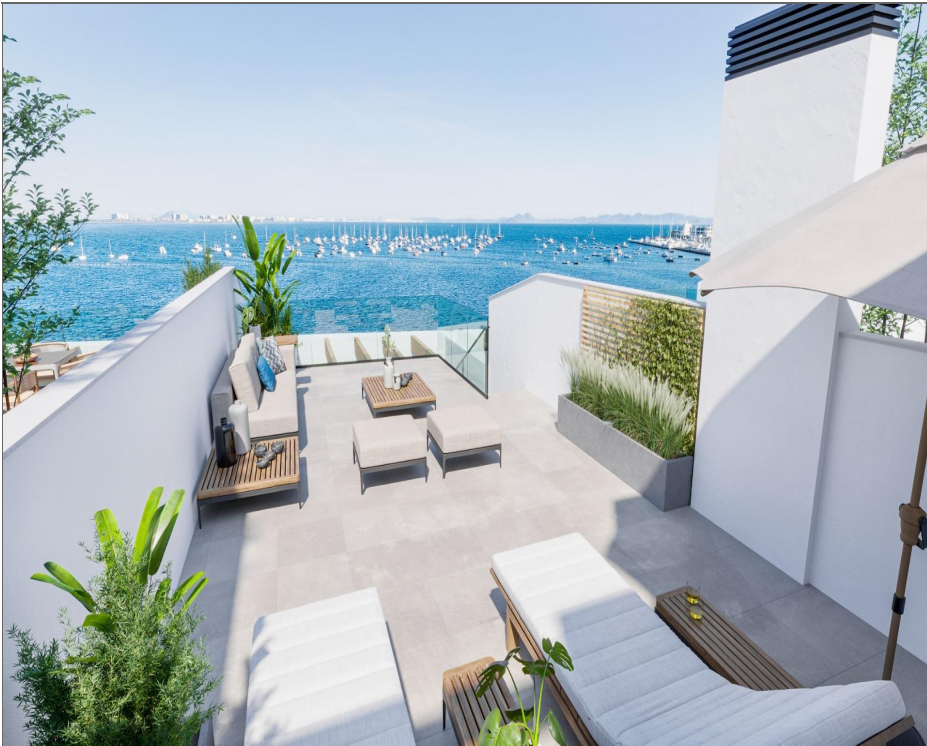

Penthouse for sale in San Pedro del Pinatar

Ref: 707660

Bedrooms: 3

Bathrooms: 2

Build: 101m²

Plot: 0m²

NEW BUILD FRONTLINE RESIDENTIAL IN SAN PEDRO DEL PINATAR Nestled along the captivating Mar Menor, Lo Pagan is a town in Murcia that unveils a seamless blend of natural beauty and cultural richness, offering a perfect escape for those seeking a tranquil oasis. Conveniently accessible, with just a 57-minute ride from Alicante Airport, Lo Pagan beckons you to unwind, explore, and create cherished memories in this idyllic Spanish coastal town. Indulge in the epitome of refined living with our meticulously crafted New